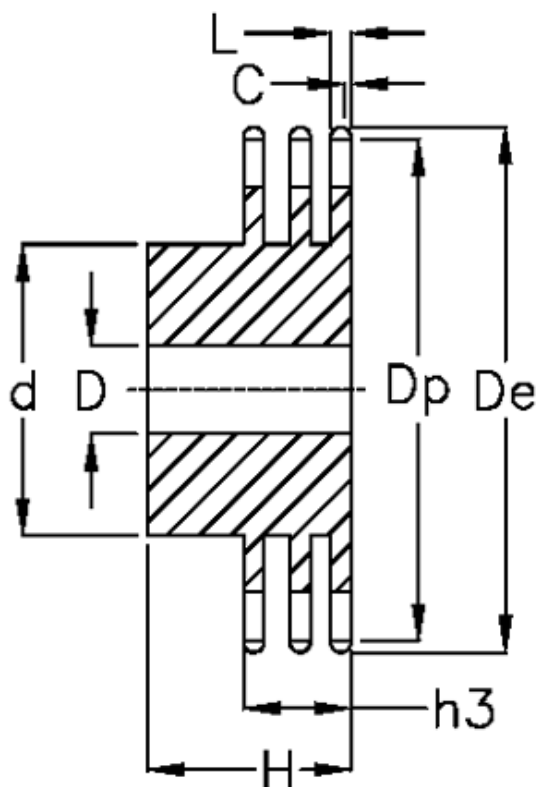

# Data Sheet

Article number: 616013005026

Description: Sprocket 08 B-3 Z=26 triplex  
predrilled

## Measures

C = 1.3  
d = 85  
D = 20±0,5  
De = 110  
Dp = 105.36

h3 = 34.9  
L = 7  
Number of teeth = 26

For chain size = 1/2" x 5/16"

For chain type = 08 B-3

H = 55